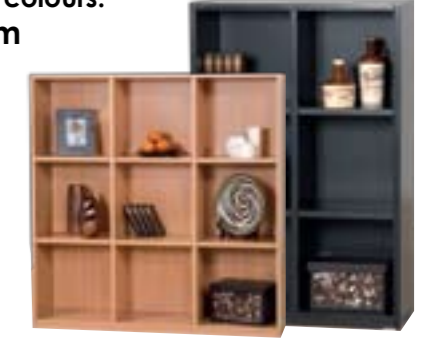

TORINO 2 Piece Leather Suite

These 3 and 2 Seaters settees come with steel "No-Sag" spring bases and Bonnell coil spring seating The Leather is certified by AFRDI.

Pictured with J1670A Coffee Table

HUGO cubes come with or without the back board and in many sizes and colours. From