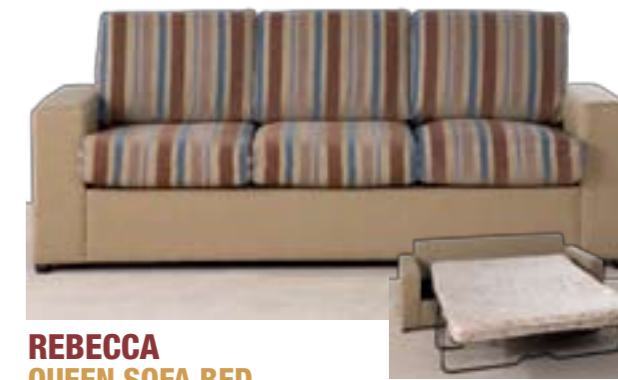

REBECCA QUEEN SOFA BED
This practical queen sofa bed has an inner spring mattress. Available in a good range of fabrics and colours.

Bring back quality and choices with Australian Made